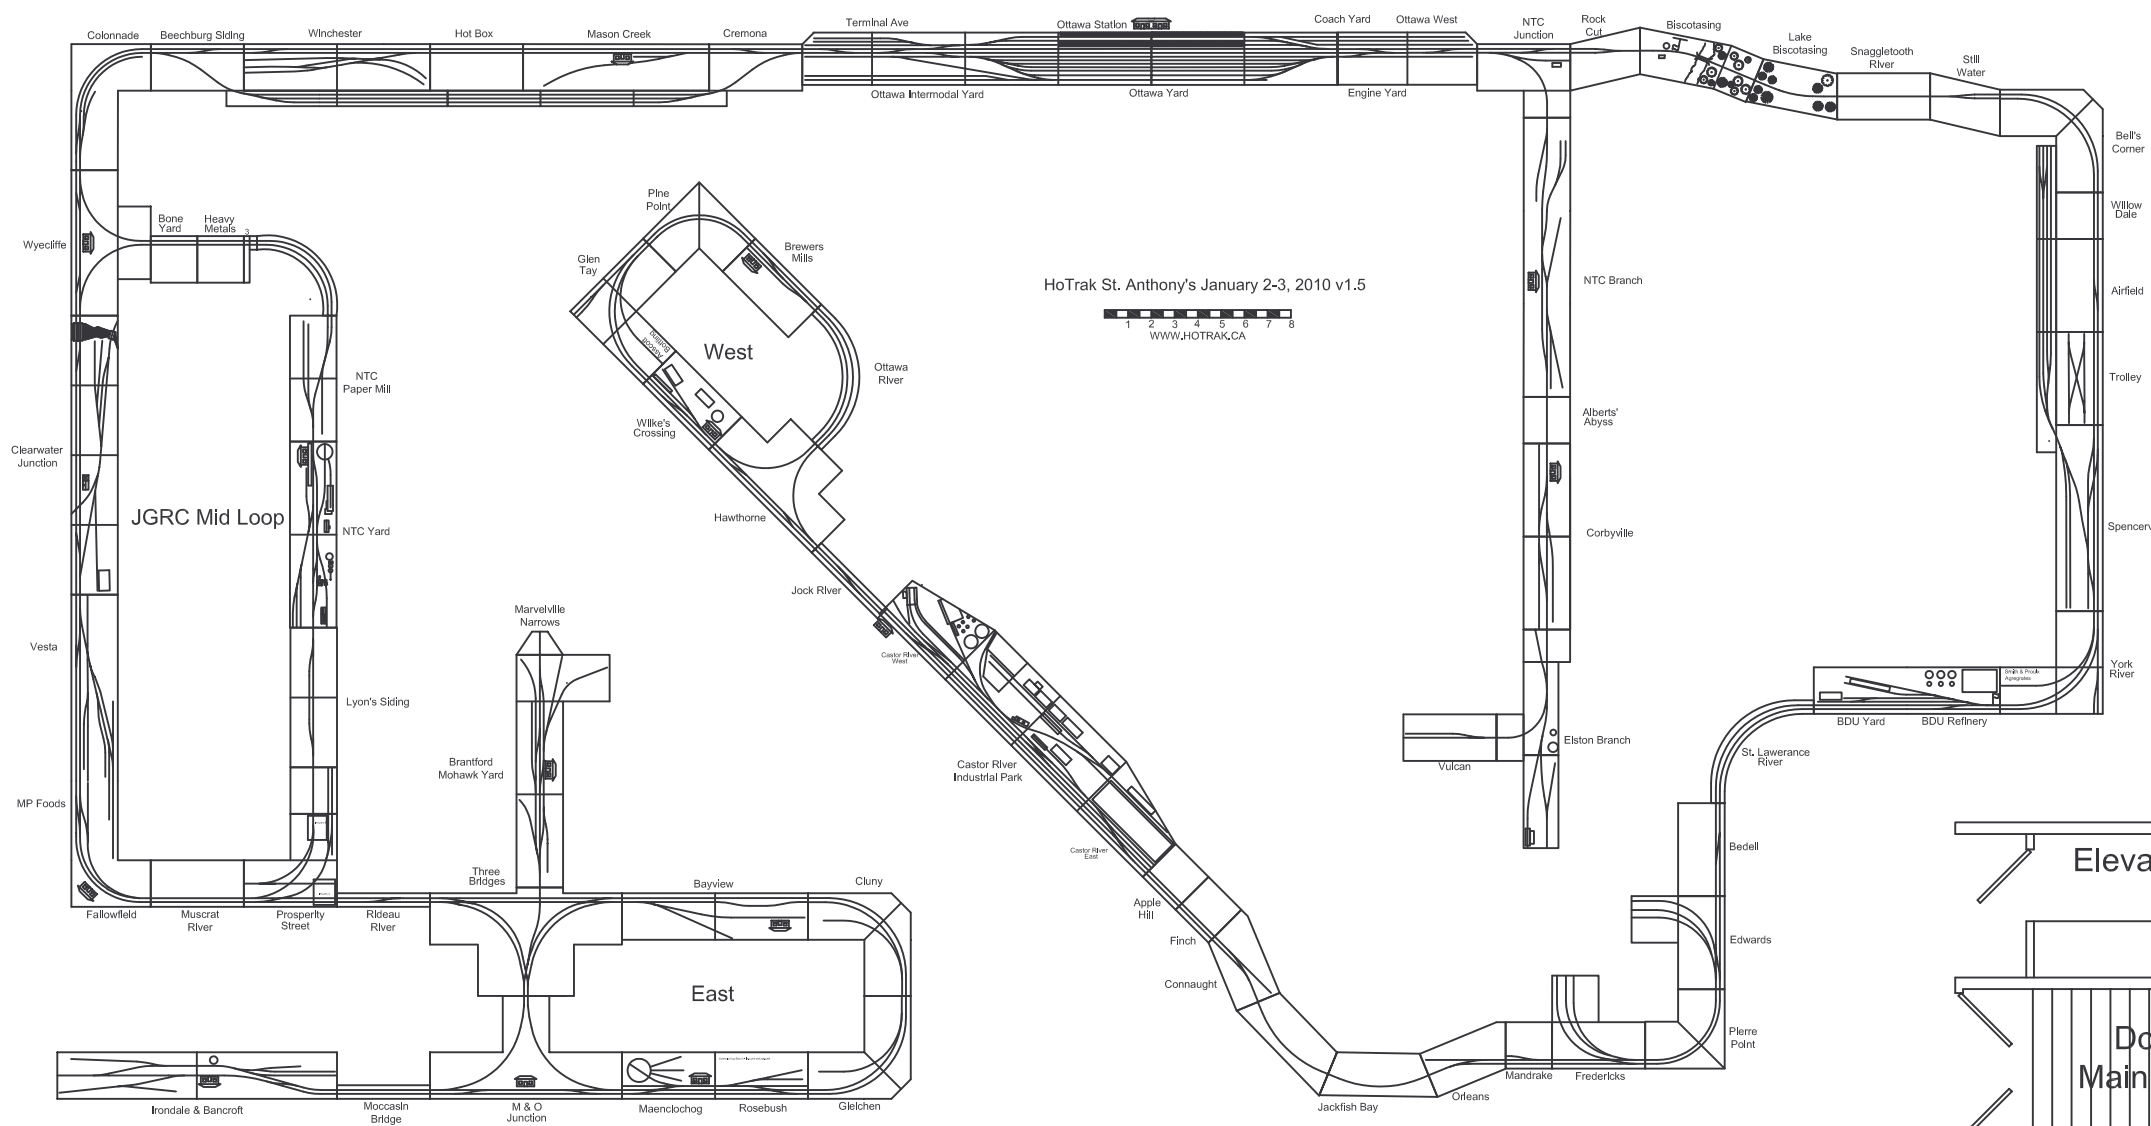

Washrooms

Fire Exit

HoTrak St. Anthony's January 2-3, 2010 v1.5
 1 2 3 4 5 6 7 8
 WWW.HOTRAK.CA

Stage

Moveable

Bar

Bar

Fridge

Kitchen

Elevator

Down to Main Entrance

Up To Balcony

Lighting Panel