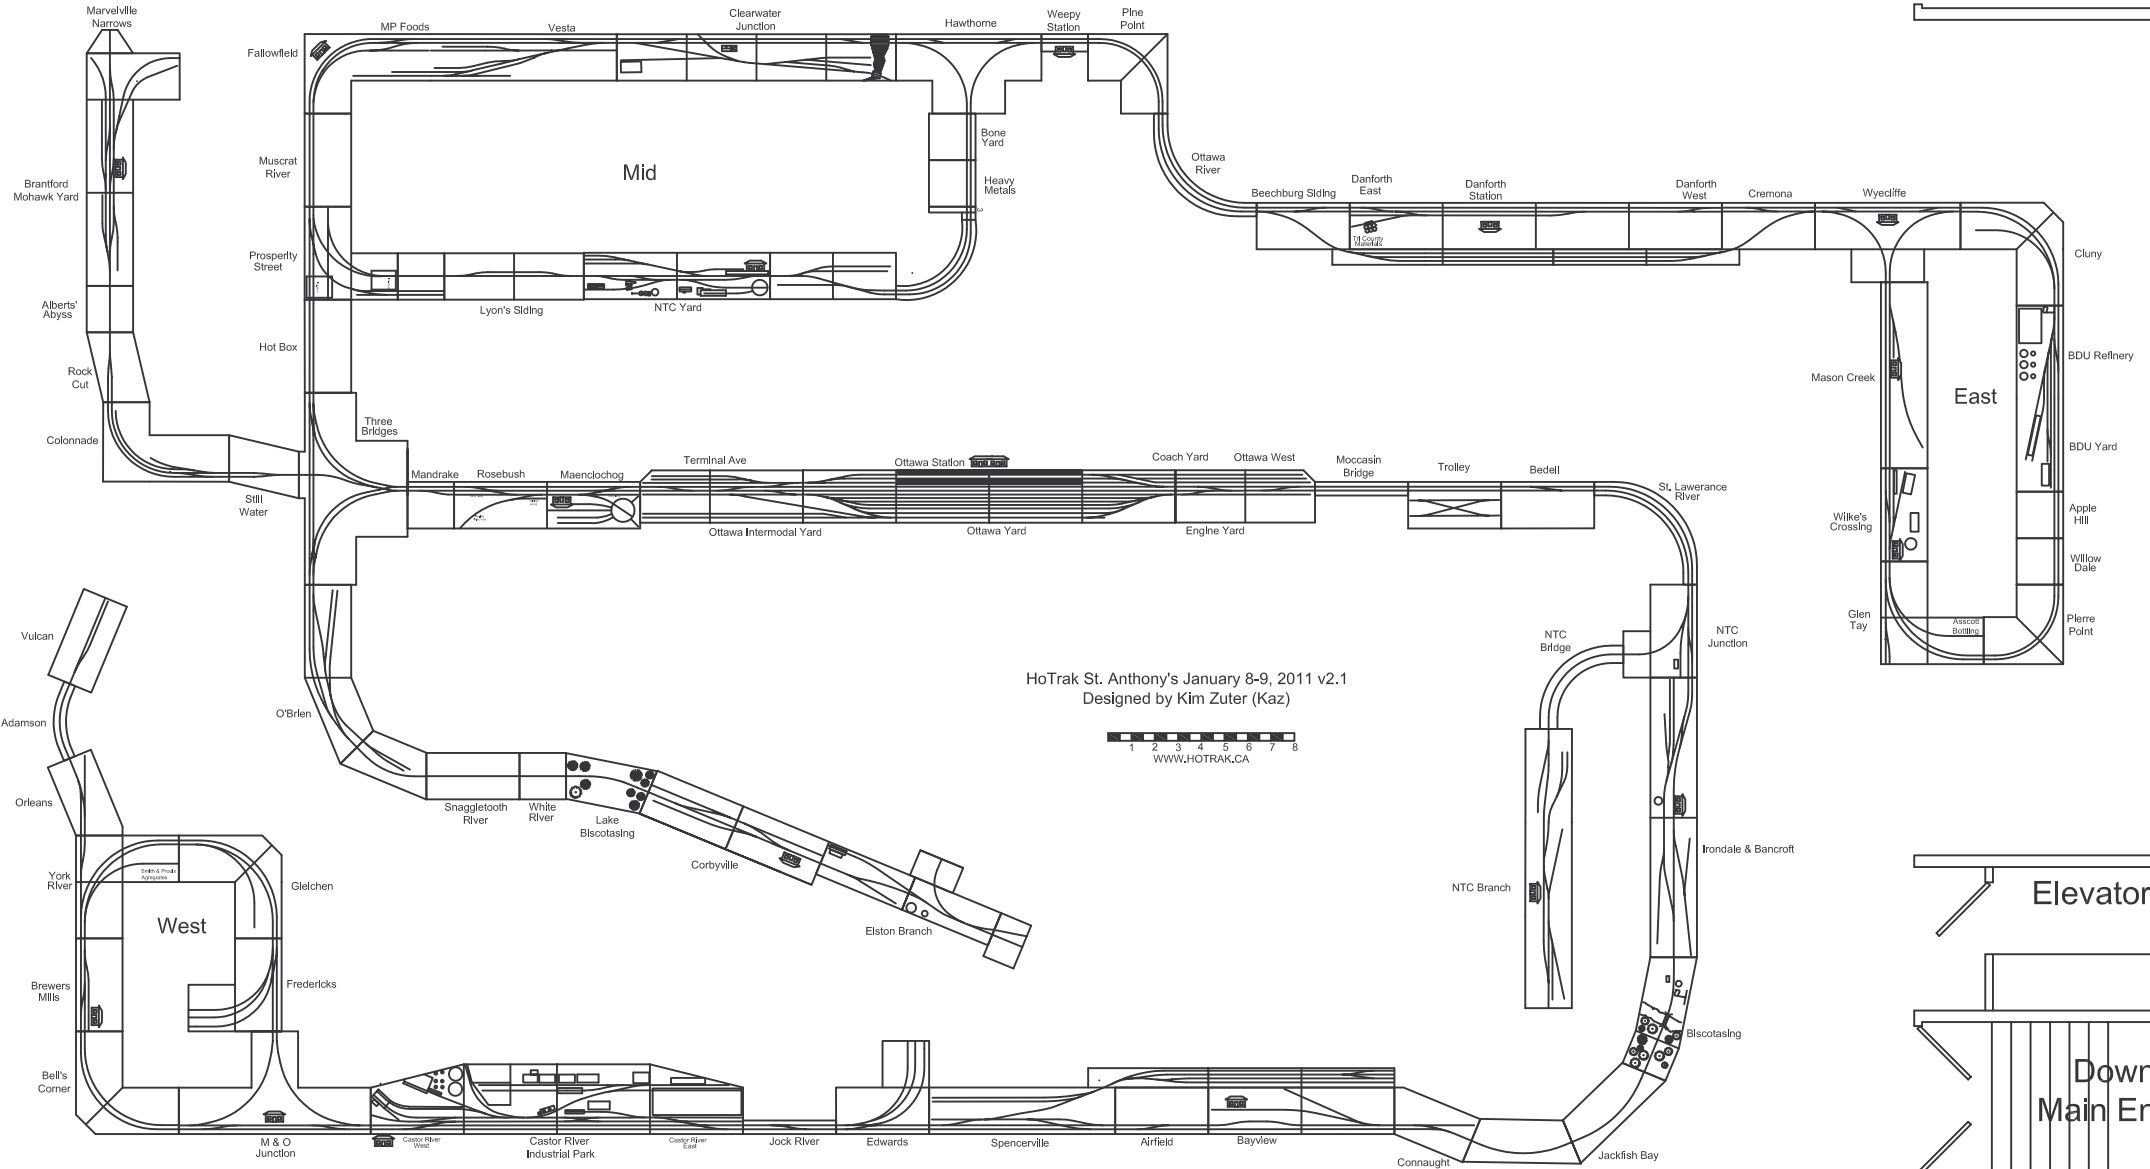

Washrooms

Fire Exit

HoTrak St. Anthony's January 8-9, 2011 v2.1
 Designed by Kim Zuter (Kaz)
 1 2 3 4 5 6 7 8
 WWW.HOTRAK.CA

Stage

East

Kitchen

West

Elevator

Down to Main Entrance

Lighting Panel

Up To Balcony