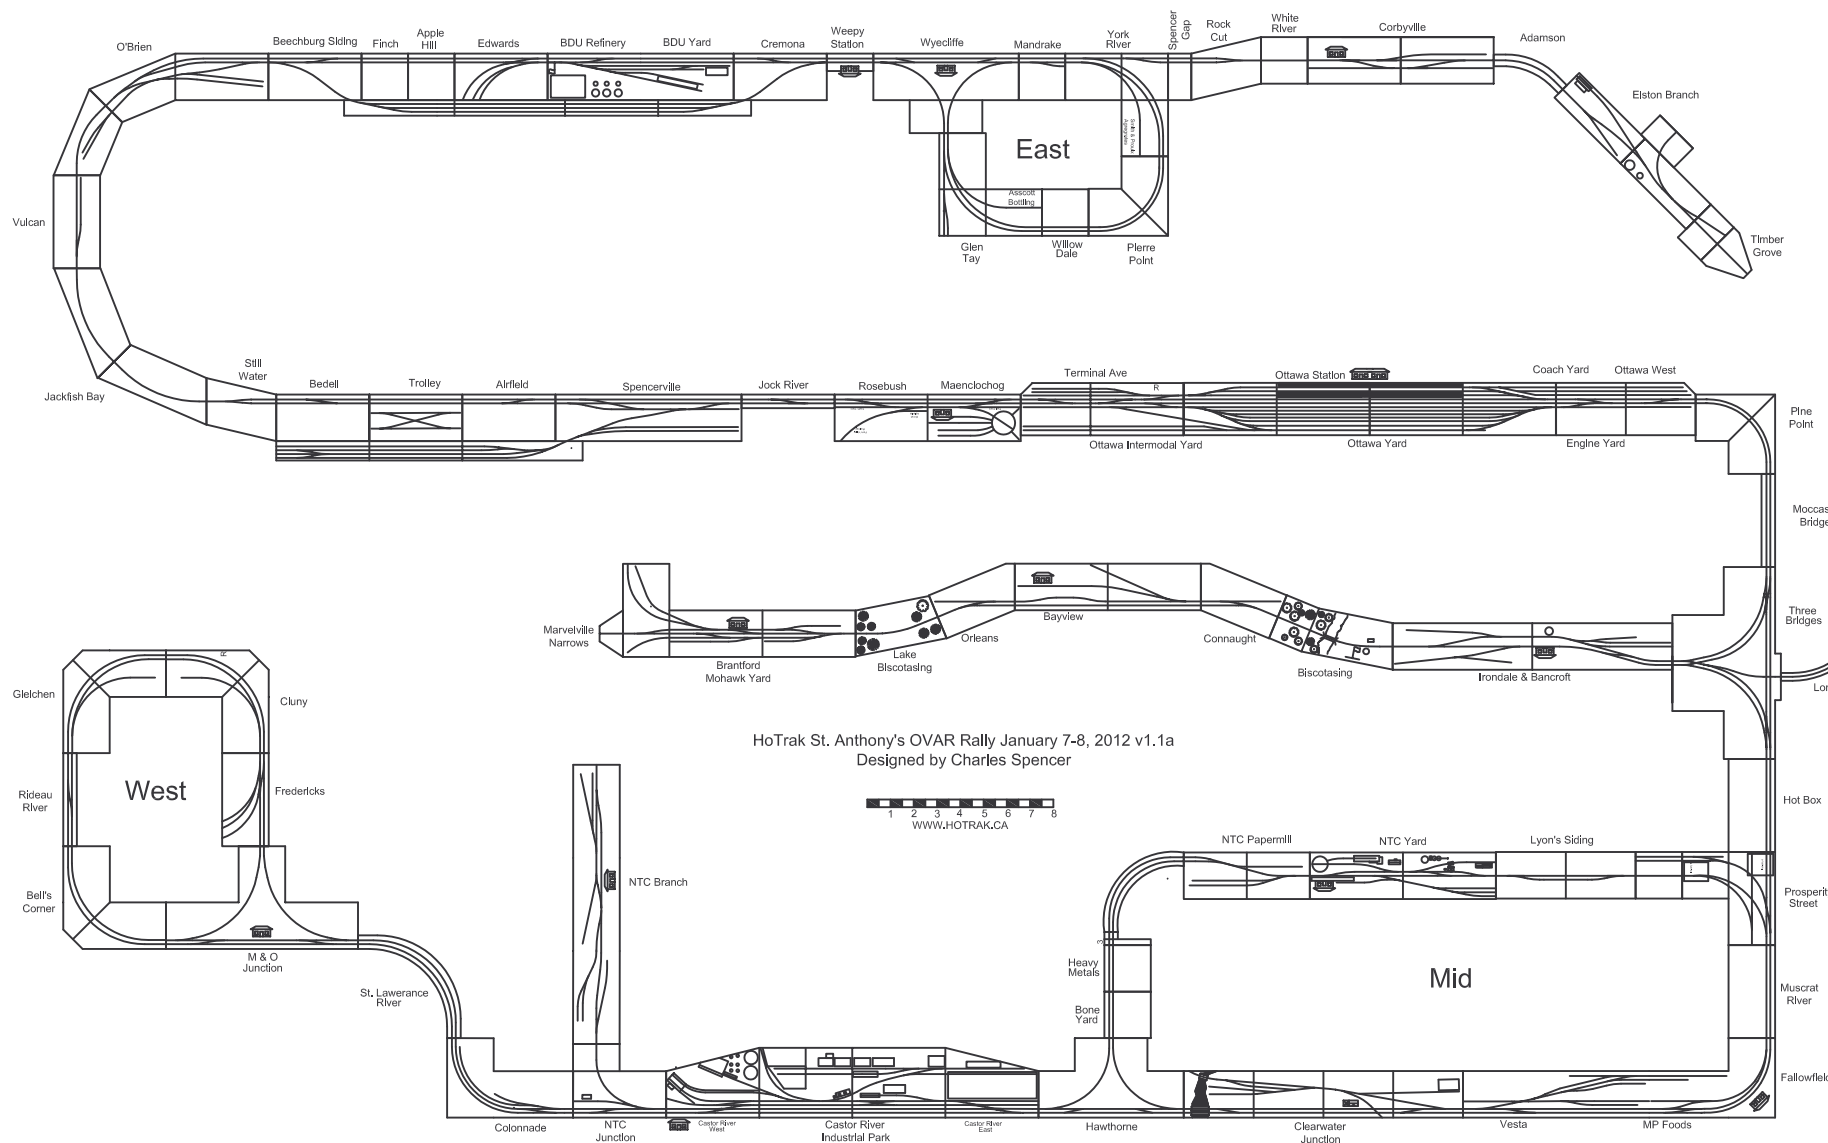

Washrooms

Fire Exit

HoTrak St. Anthony's OVAR Rally January 7-8, 2012 v1.1a  
Designed by Charles Spencer

Stage

Bar

Bar

Fridge

Moveable

Kitchen

Elevator

Down to Main Entrance

Up To Balcony

Lighting Panel