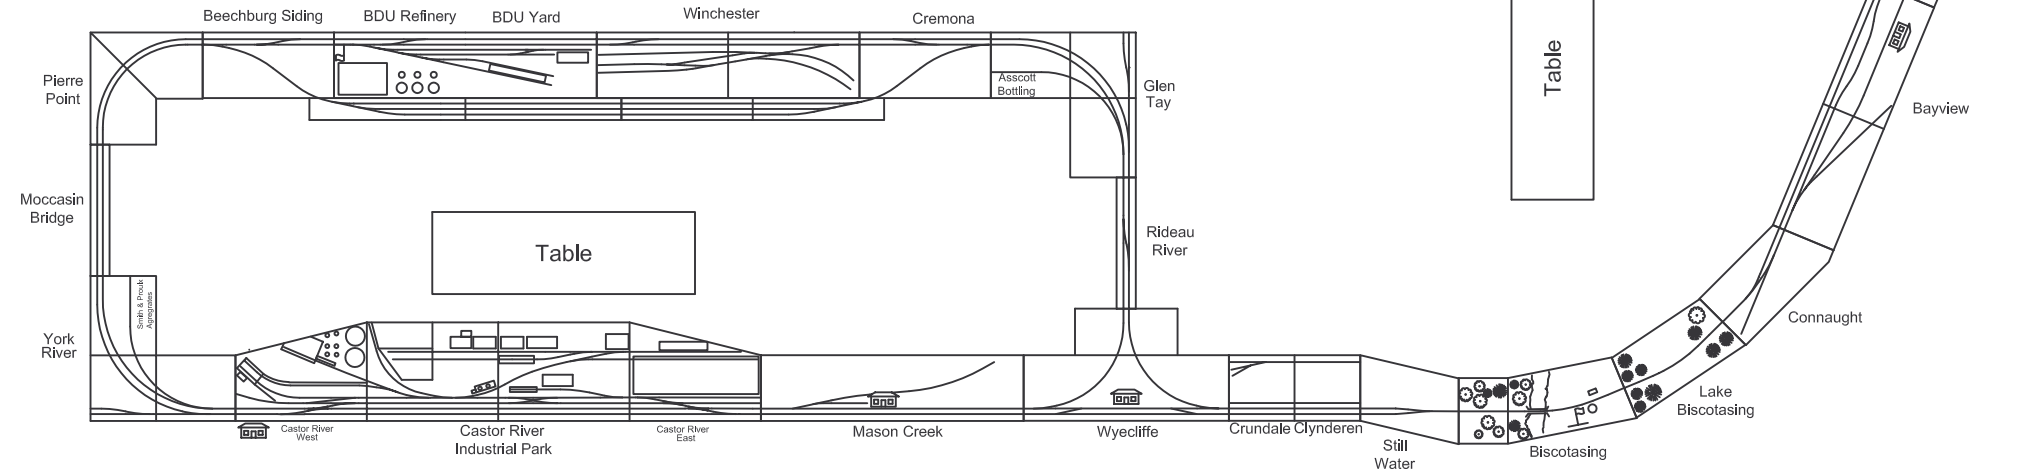

Ottawa Train Expo May 5-6, 2012 v 5.1
 Designed by Peter Gray & Paul Anderson

- Jackfish Bay
- Corbyville
- Snaggletooth River
- Ace of Spades
- Orleans
- Bayview
- Connaught
- Lake Biscotasing