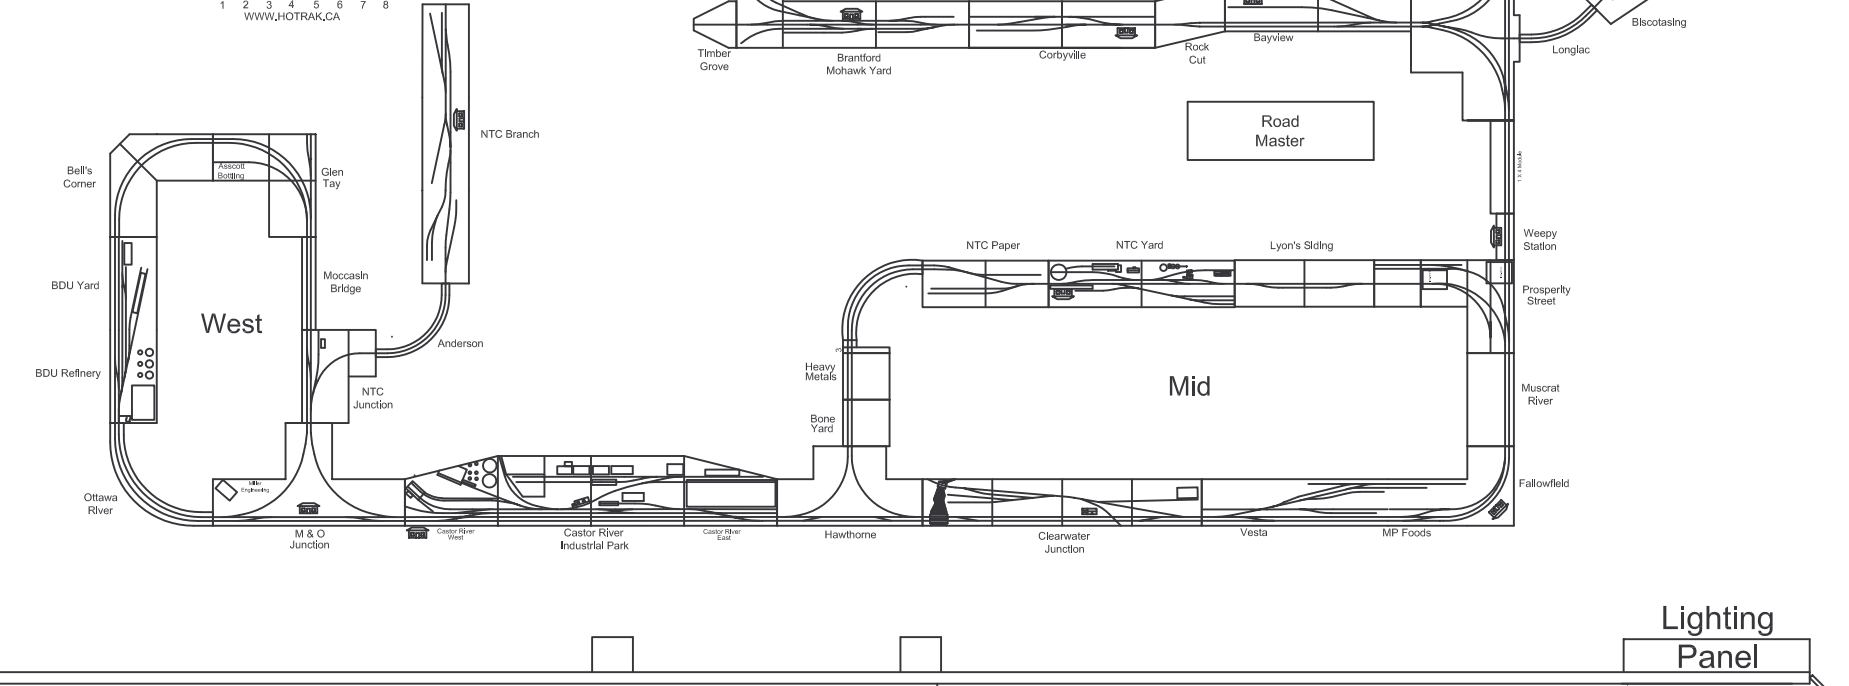

Washrooms

Fire Exit

Lunch      Lunch      Lunch

HoTrak St. Anthony's OVAR Rally January 5-6, 2013 v1.10  
Designed by Garry Comber

Bar  
Bar  
Fridge

Moveable

Elevator

Down to Main Entrance

Up To Balcony

Lighting Panel

Stage

Kitchen