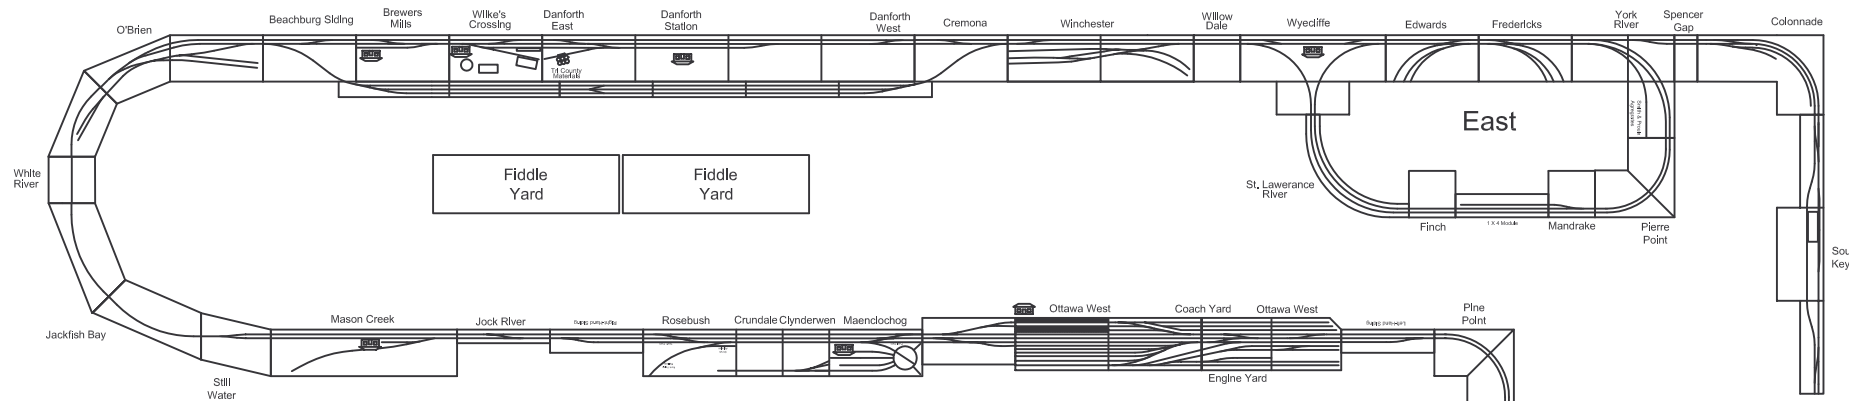

Washrooms

Fire Exit

Lunch      Lunch      Lunch

HoTrak St. Anthony's OVAR Rally January 5-6, 2013 v1.10  
Designed by Garry Comber

Bar  
Bar  
Fridge

Moveable

Elevator

Down to Main Entrance

Up To Balcony

Lighting Panel

Stage

Kitchen