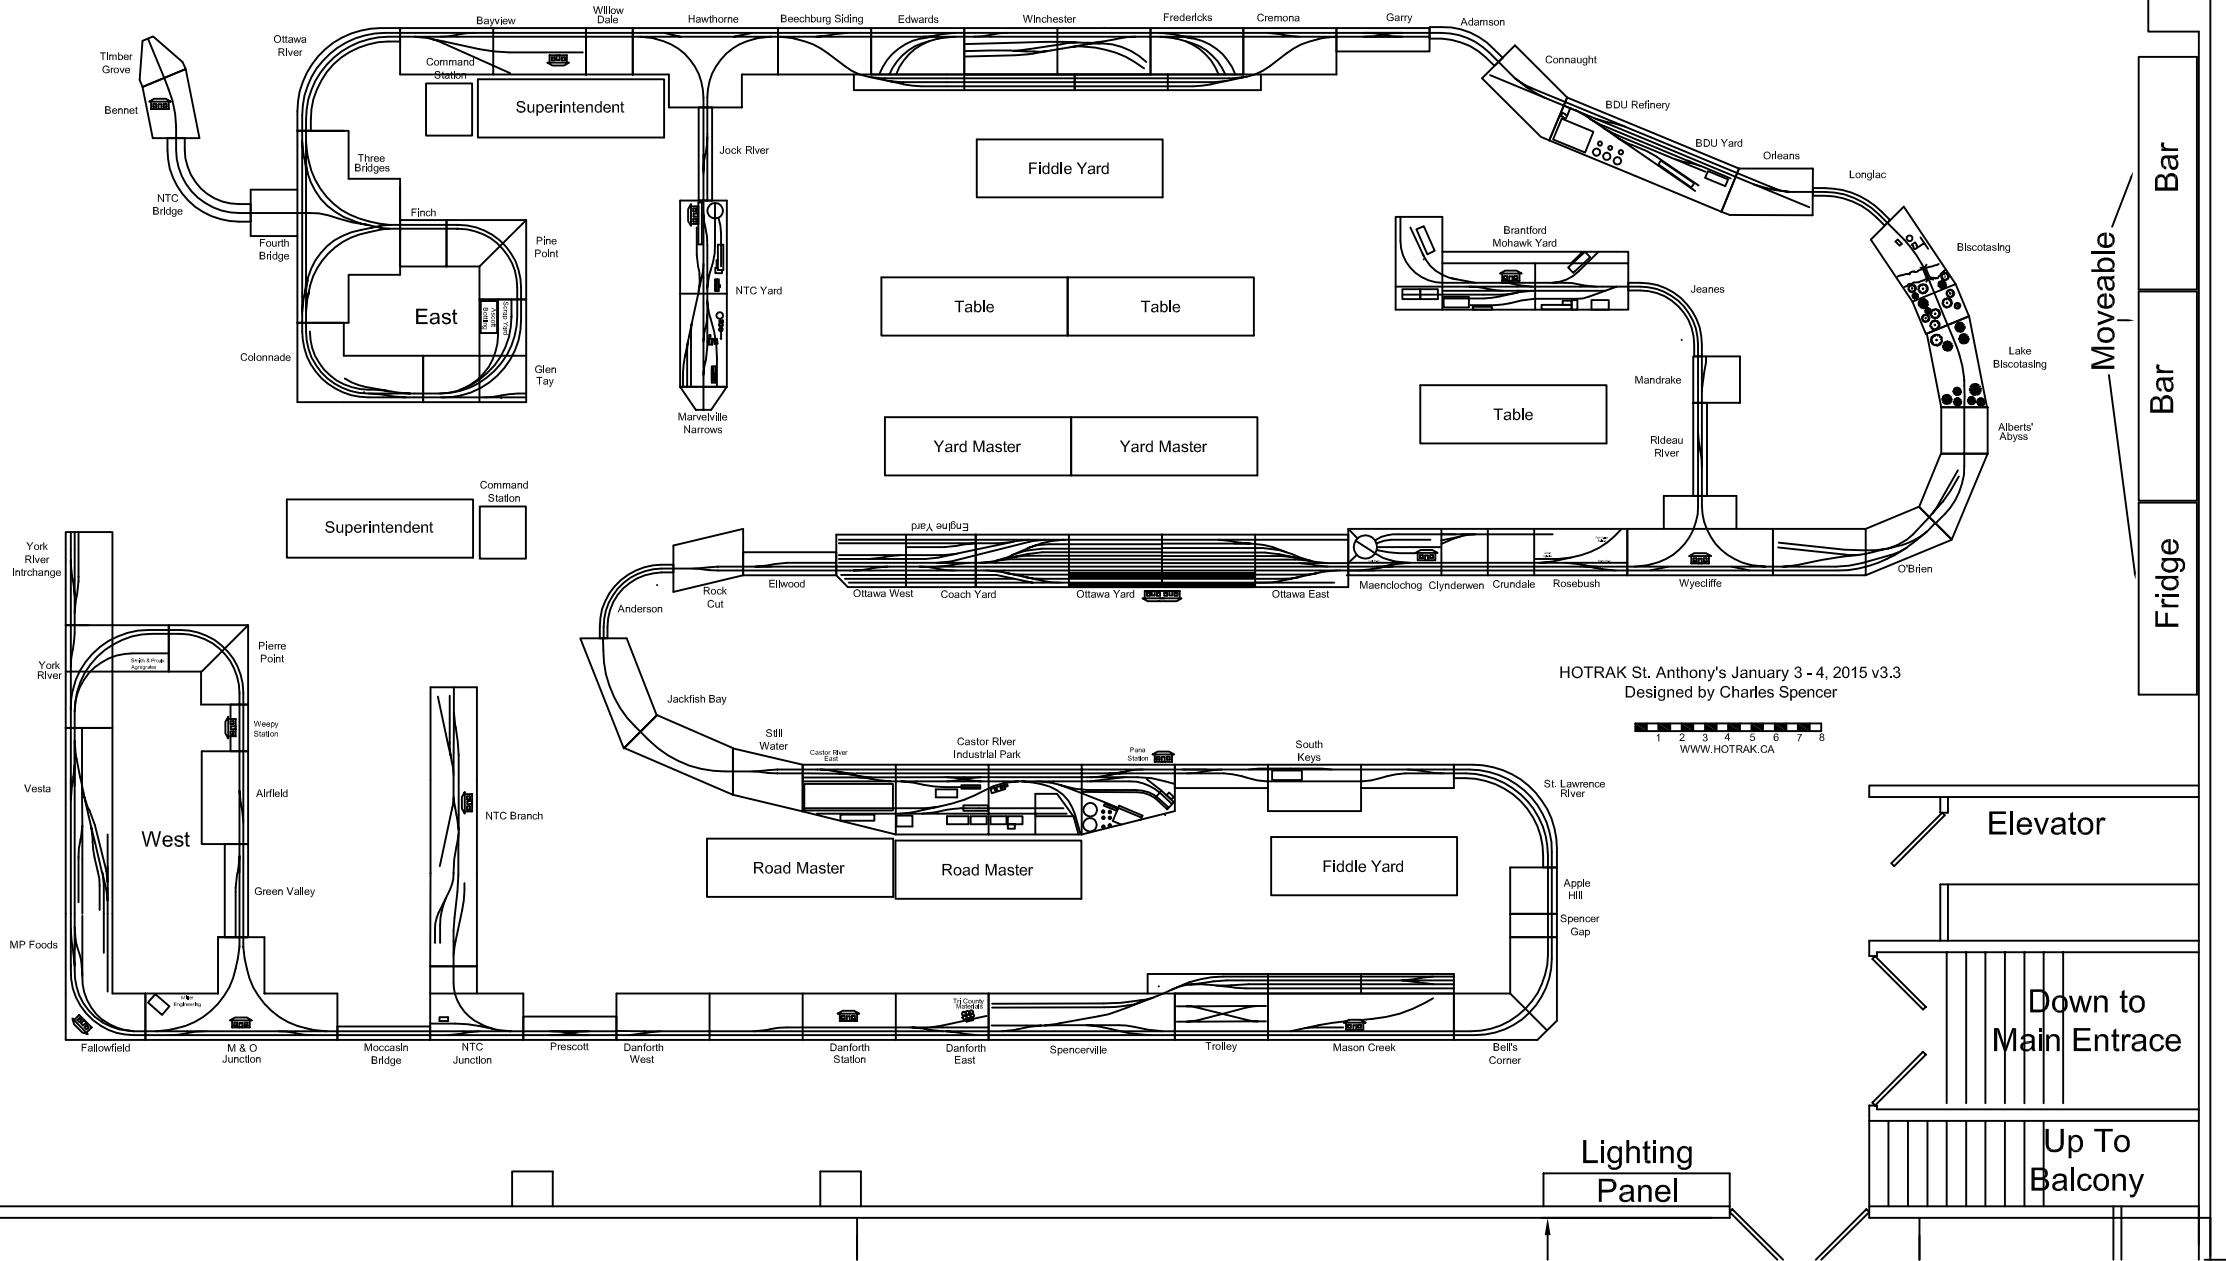

Washrooms

Fire Exit

Stage

Kitchen

HOTRAK St. Anthony's January 3 - 4, 2015 v3.3  
Designed by Charles Spencer

WWW.HOTRAK.CA

Lighting Panel

Elevator

Down to Main Entrance

Up To Balcony

Bar

Bar

Fridge

Moveable