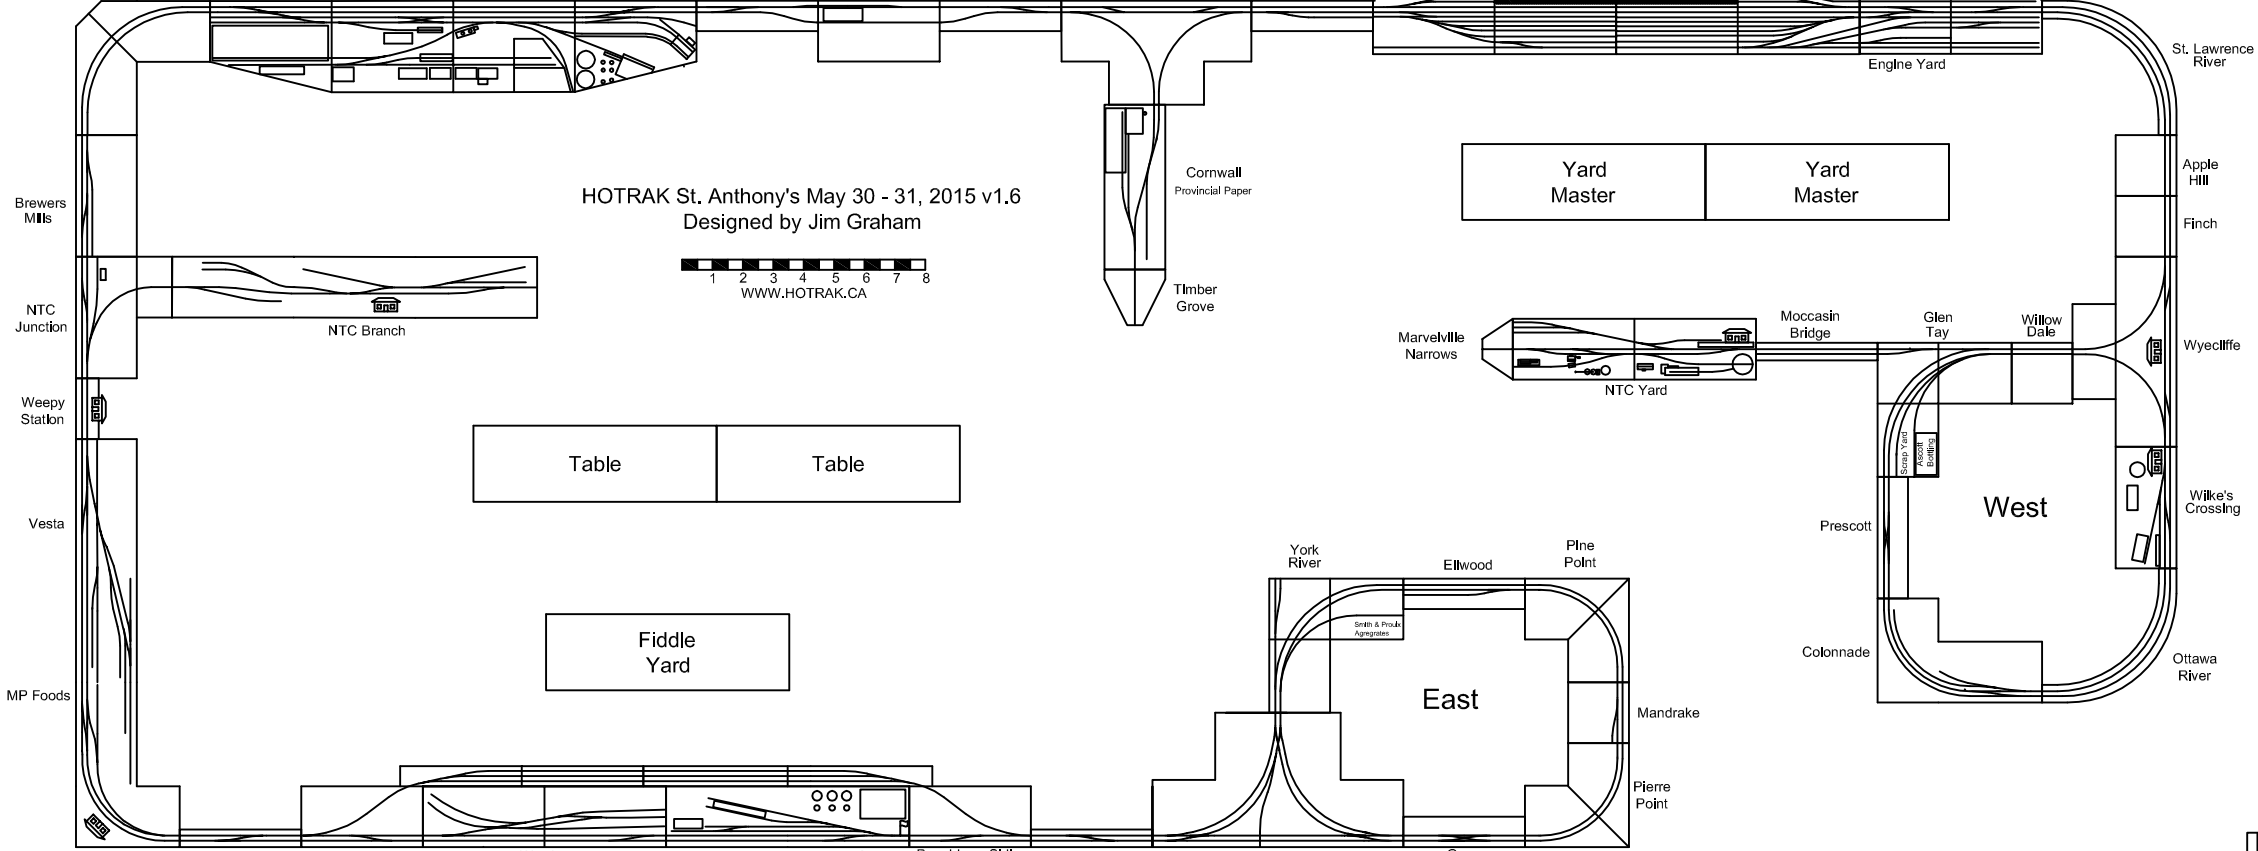

Road Master

Road Master

Bell's Corner, Castor River East, Castor River Industrial Park, Pana Station, South Keys, Hawthorne, Green Valley, Ottawa East, Ottawa Yard, Coach Yard, Ottawa West, Engine Yard

HOTRAK St. Anthony's May 30 - 31, 2015 v1.6  
Designed by Jim Graham

WWW.HOTRAK.CA

Table

Fiddle Yard

Yard Master

NTC Yard

West

East

Table