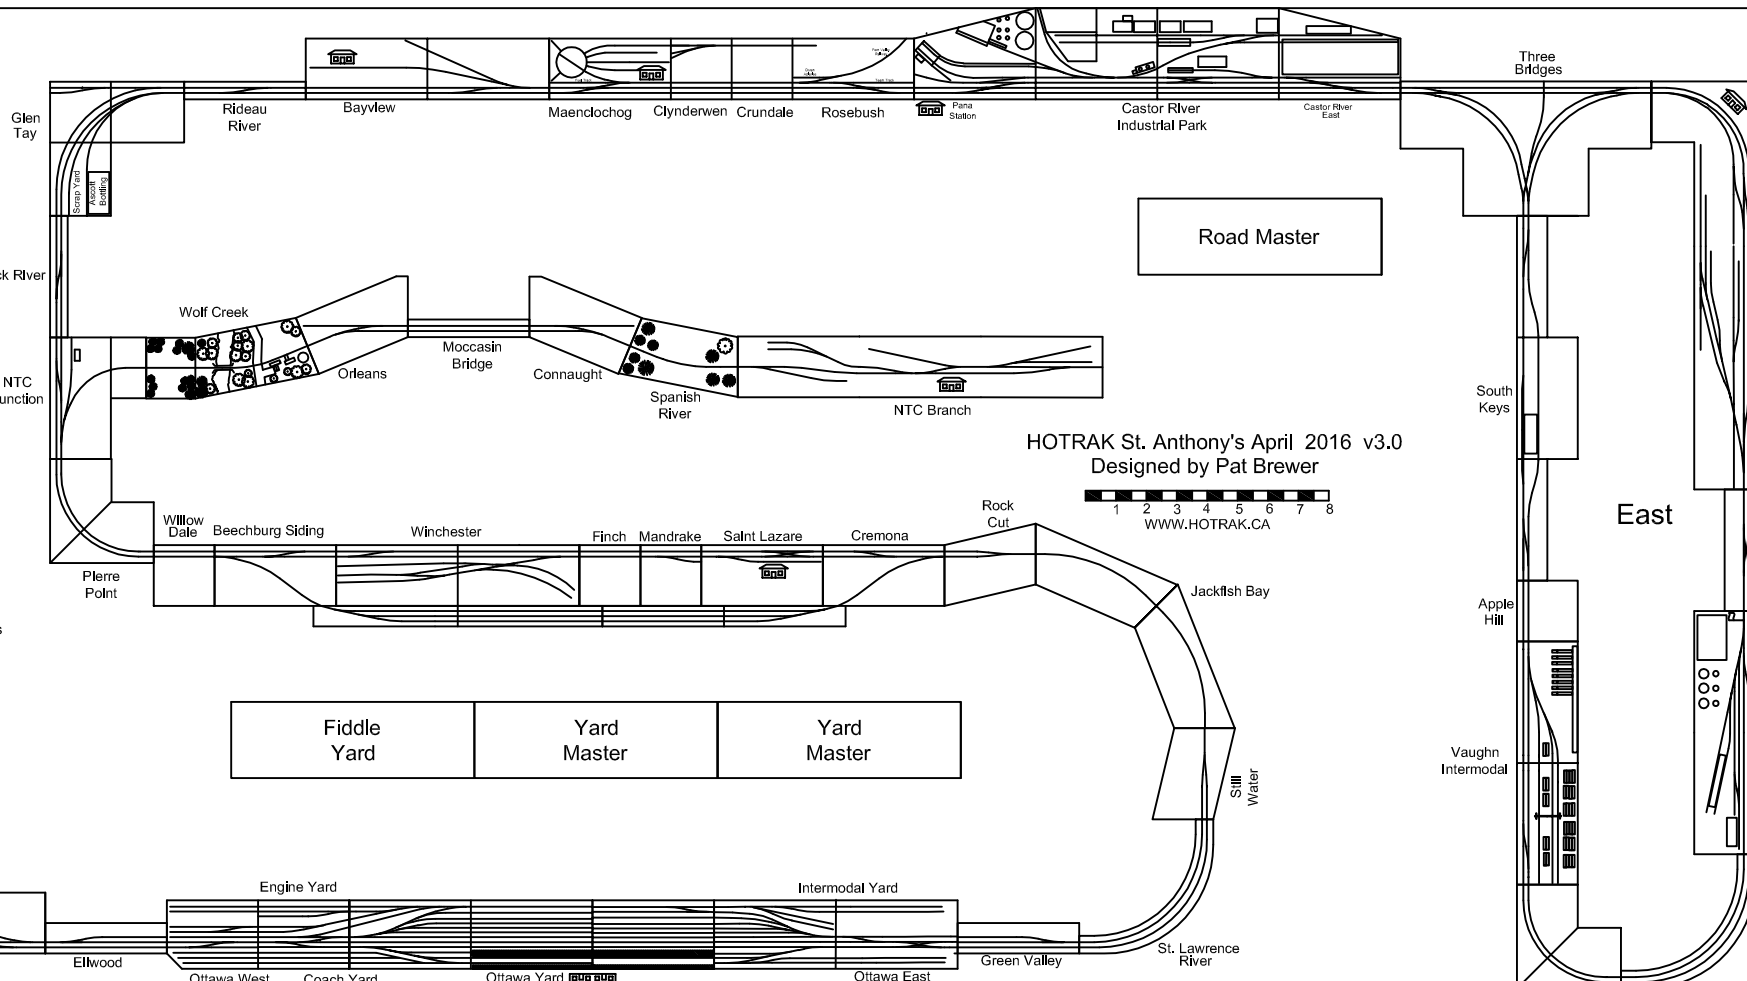

Road Master Road Master

Road Master

HOTRAK St. Anthony's April 2016 v3.0
Designed by Pat Brewer

Fiddle Yard Yard Master Yard Master

Engine Yard Intermodal Yard
Ottawa West Coach Yard Ottawa Yard Ottawa East

Table Table Table

Command Station

Superintendent

Table

Table

Table