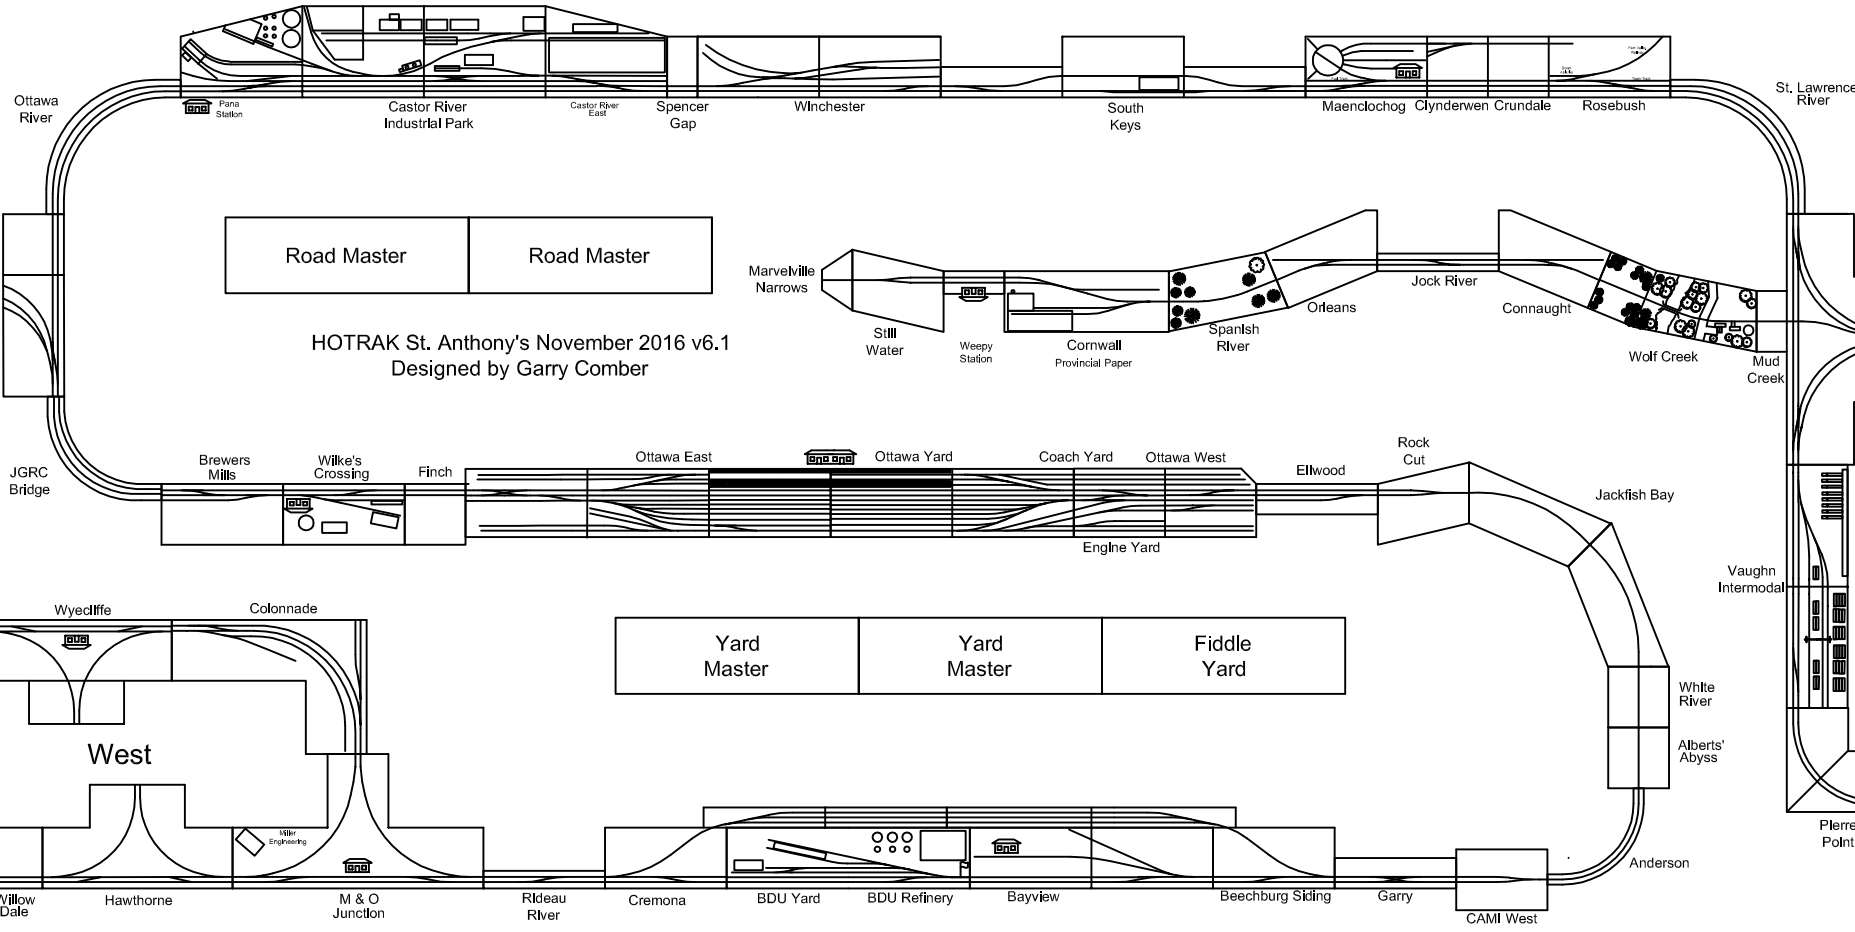

Timber Grove
CAMI Lead
CAMI
Prescott
York River
Glen Tay

HOTRAK St. Anthony's November 2016 v6.1
Designed by Garry Comber

Table

Road Master

Yard Master

East

Table

Supervisor

Command Station