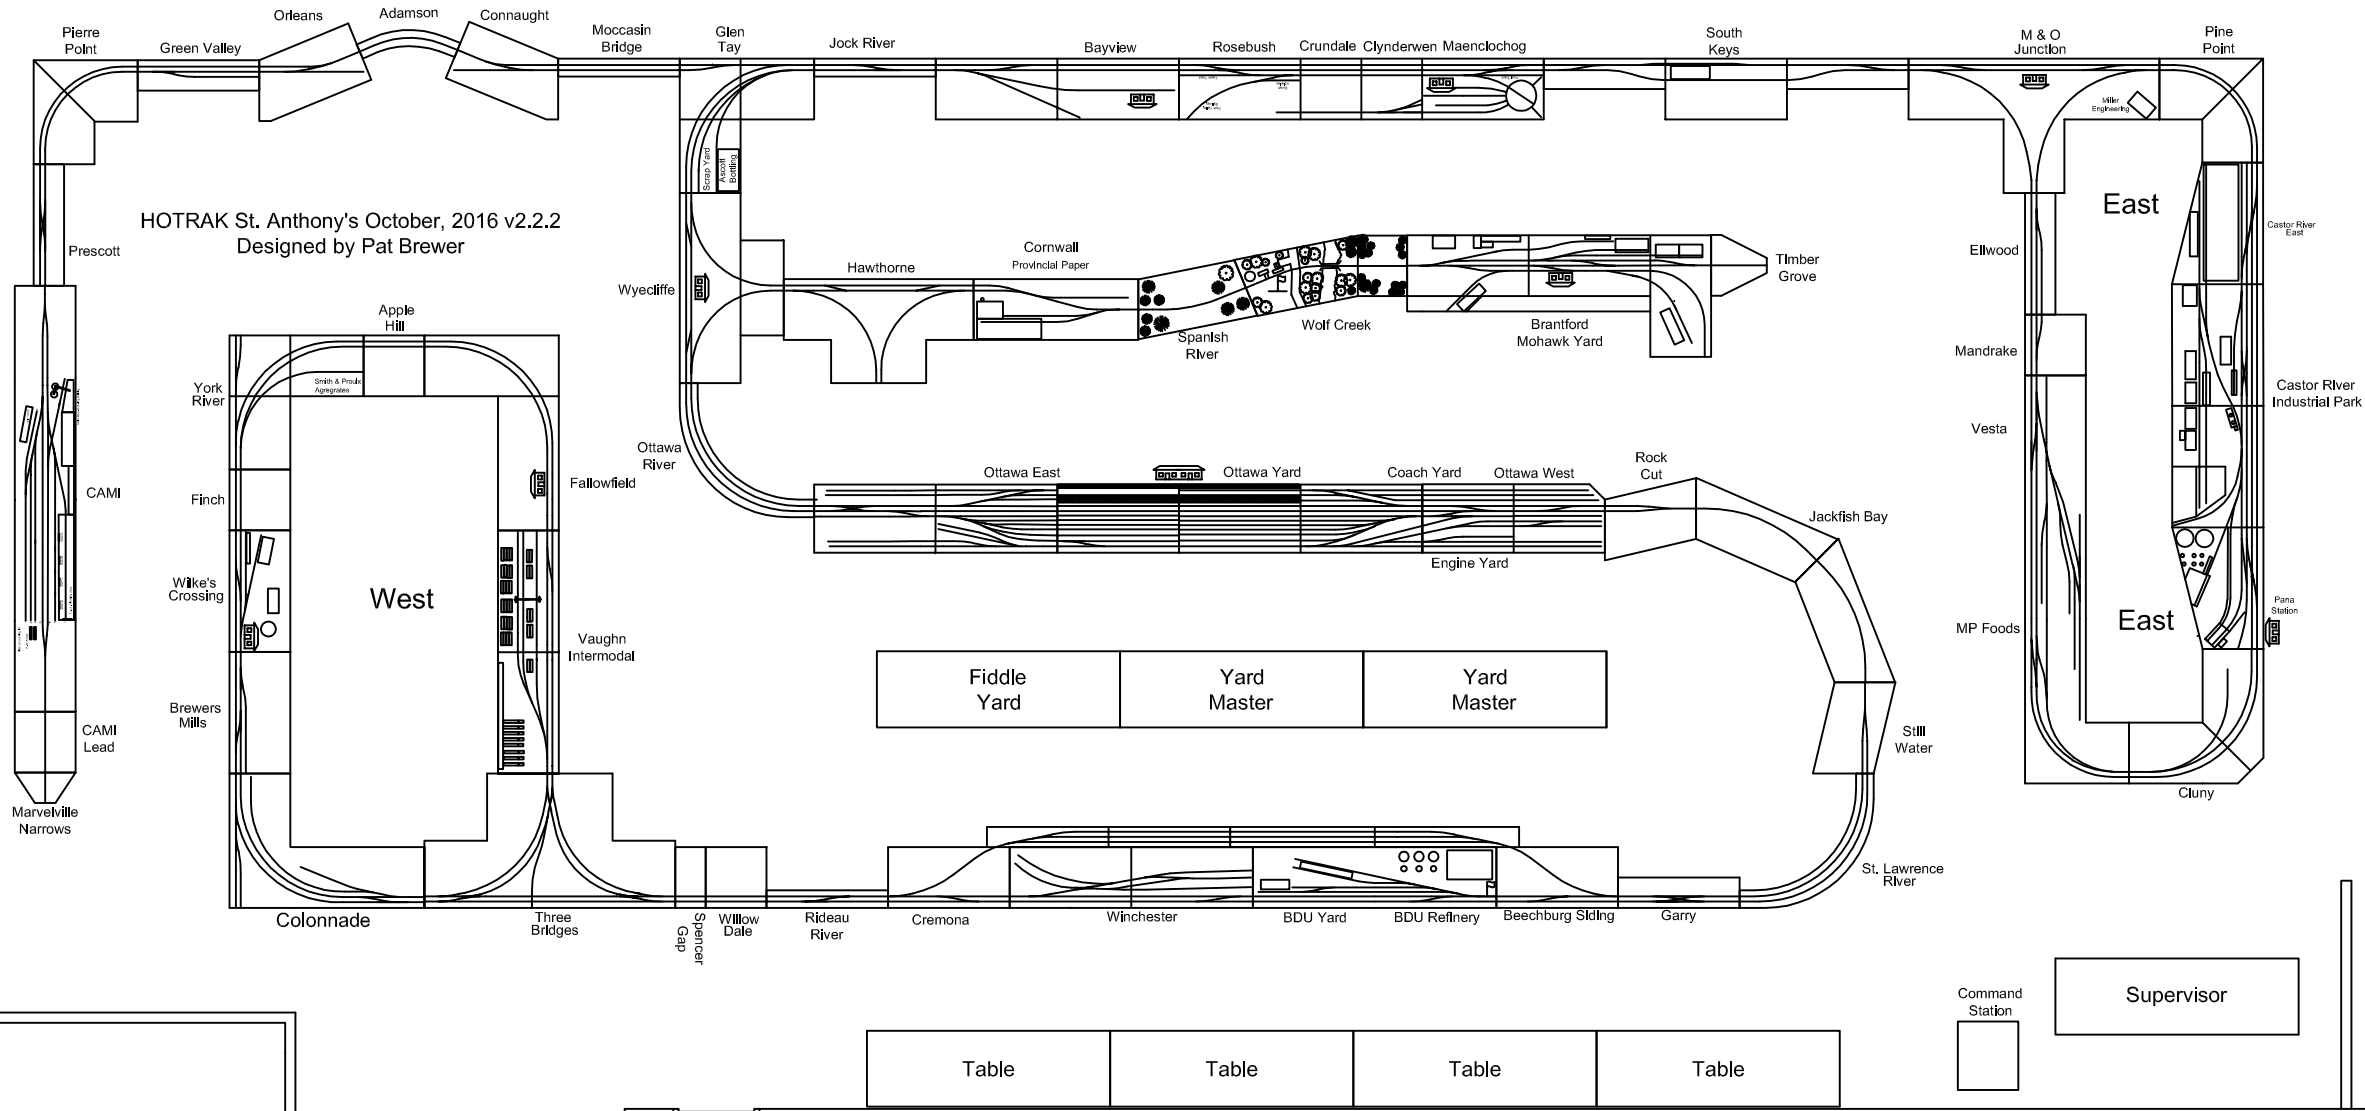

HOTRAK St. Anthony's October, 2016 v2.2.2
Designed by Pat Brewer

Road Master
Road Master

Supervisor

Table Table Table Table