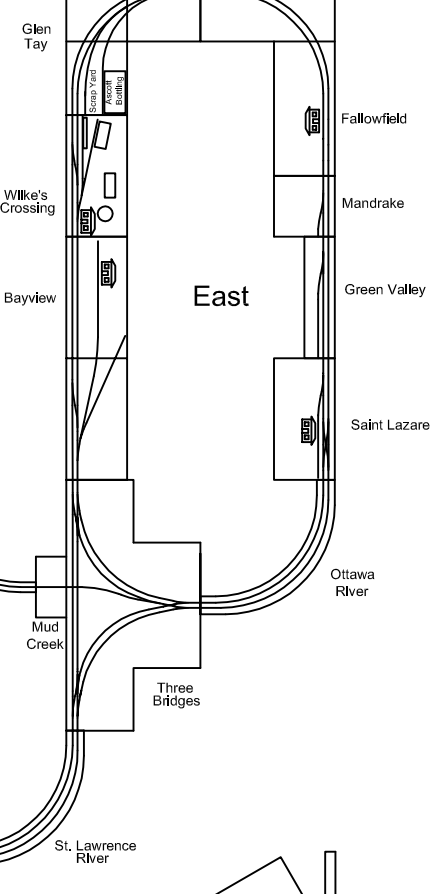

Moccash Bridge

M & O Junction

Winchester

Mason Creek

York River

Jock River

CAMI

Glen Tay

Fallowfield

Mandrake

Green Valley

Saint Lazare

Ottawa River

East

Three Bridges

St. Lawrence River

HOTRAK St. Anthony's February 10 - 11, 2018 v2.4a  
Designed by Jim Graham

Table

Table

Table

Table

Command Station

Superintendent