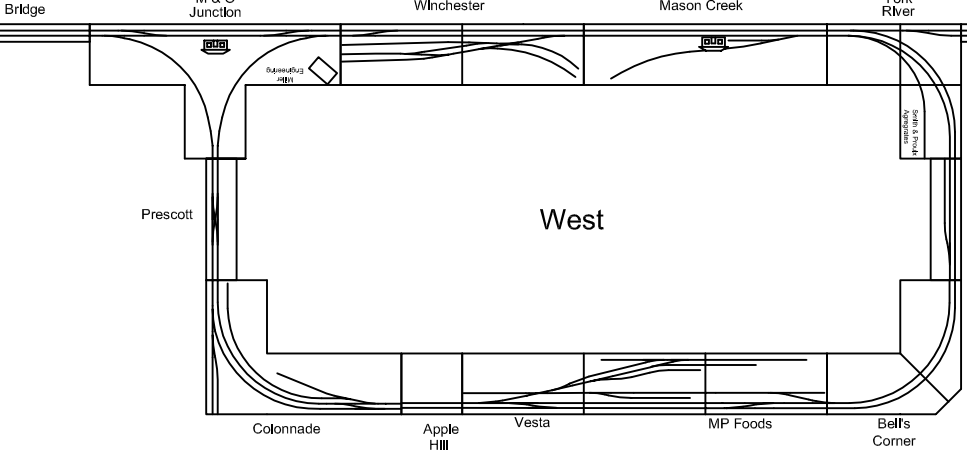

Moccash Bridge

M & O Junction

Winchester

Mason Creek

York River

Jock River

CAMI

Glen Tay

Fallowfield

Mandrake

Green Valley

Saint Lazare

Ottawa River

East

Three Bridges

St. Lawrence River

HOTRAK St. Anthony's February 10 - 11, 2018 v2.4a  
Designed by Jim Graham

Table

Table

Table

Table

Command Station

Superintendent