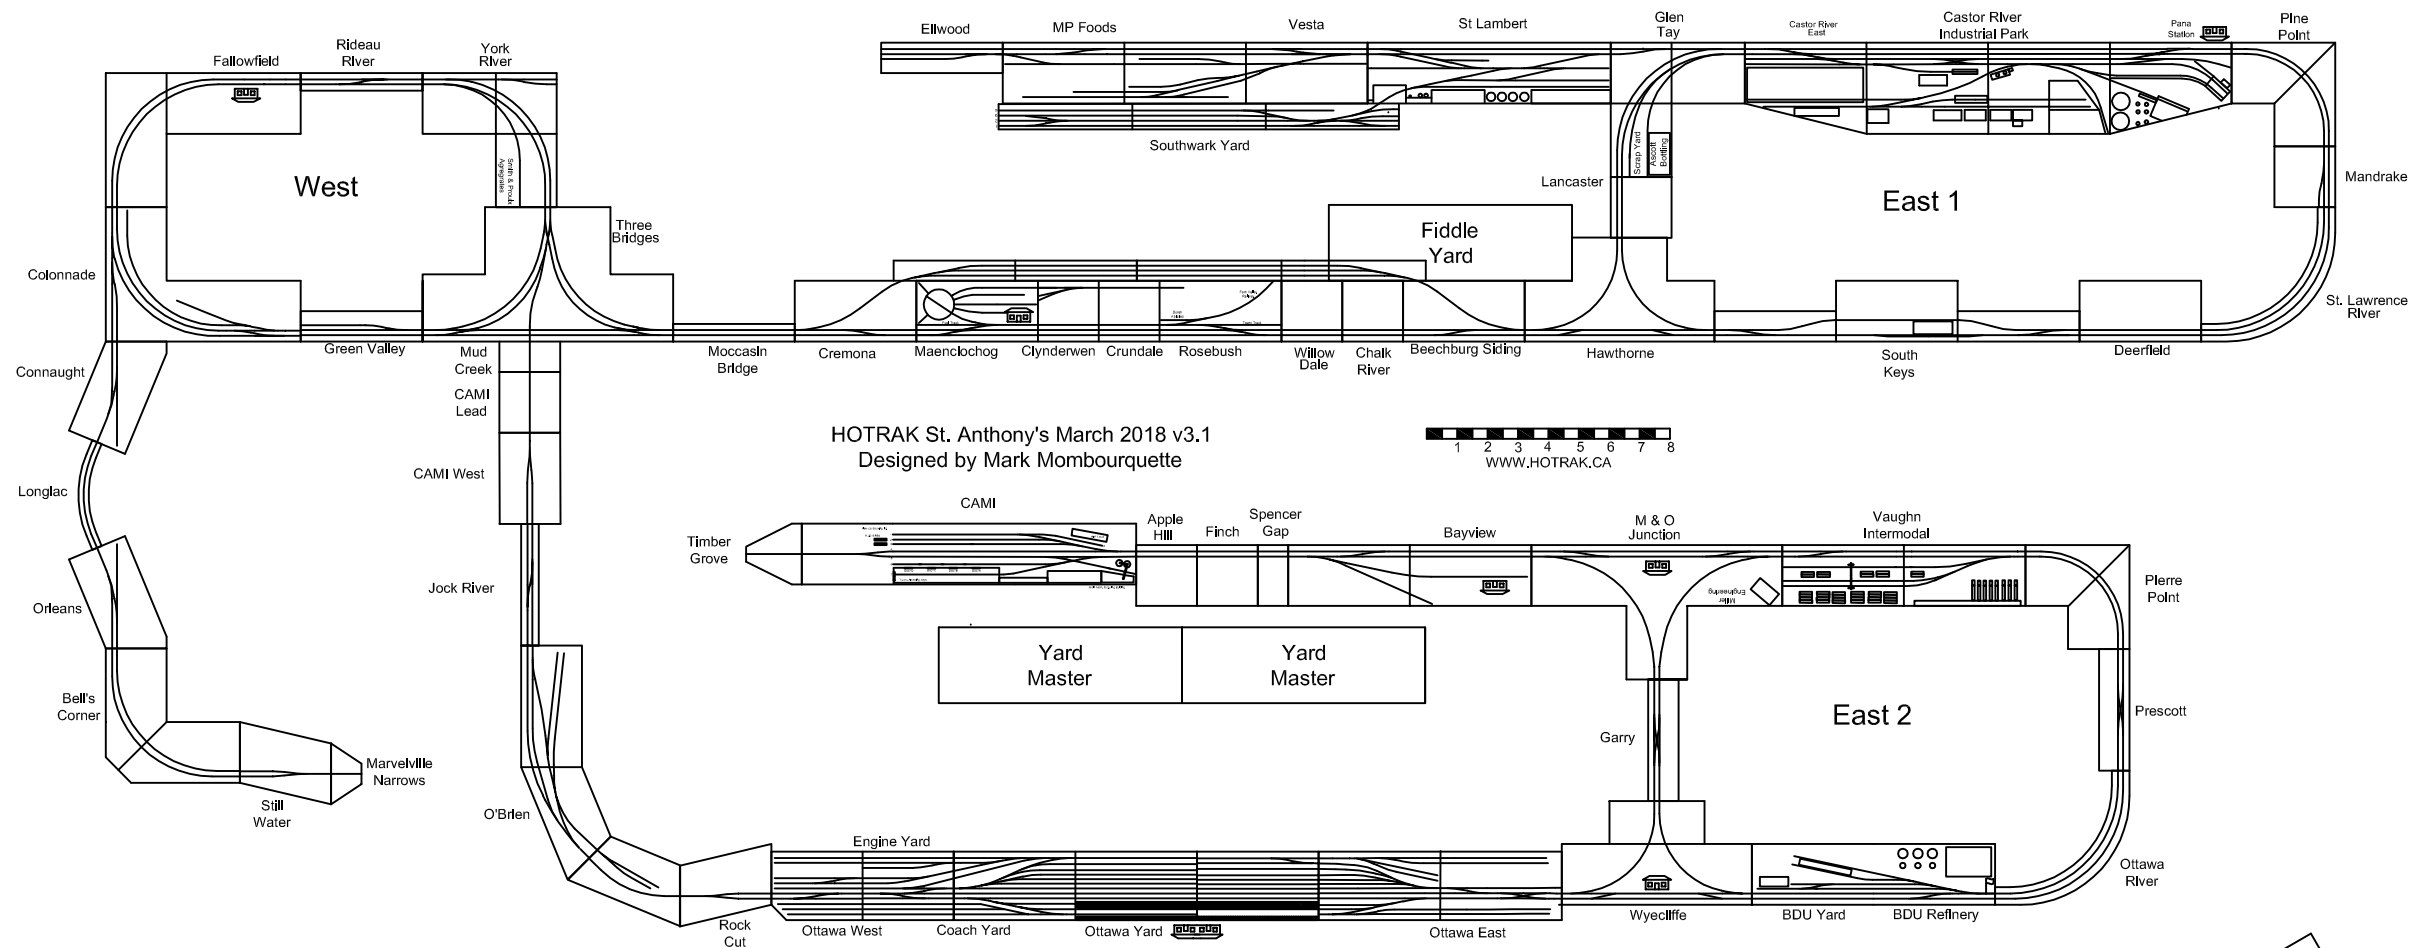

Table

Table

Road Master

Road Master

Table

Table

HOTRAK St. Anthony's March 2018 v3.1
 Designed by Mark Mombourquette

Superintendent

Table

Table

Table

Table

Command Station