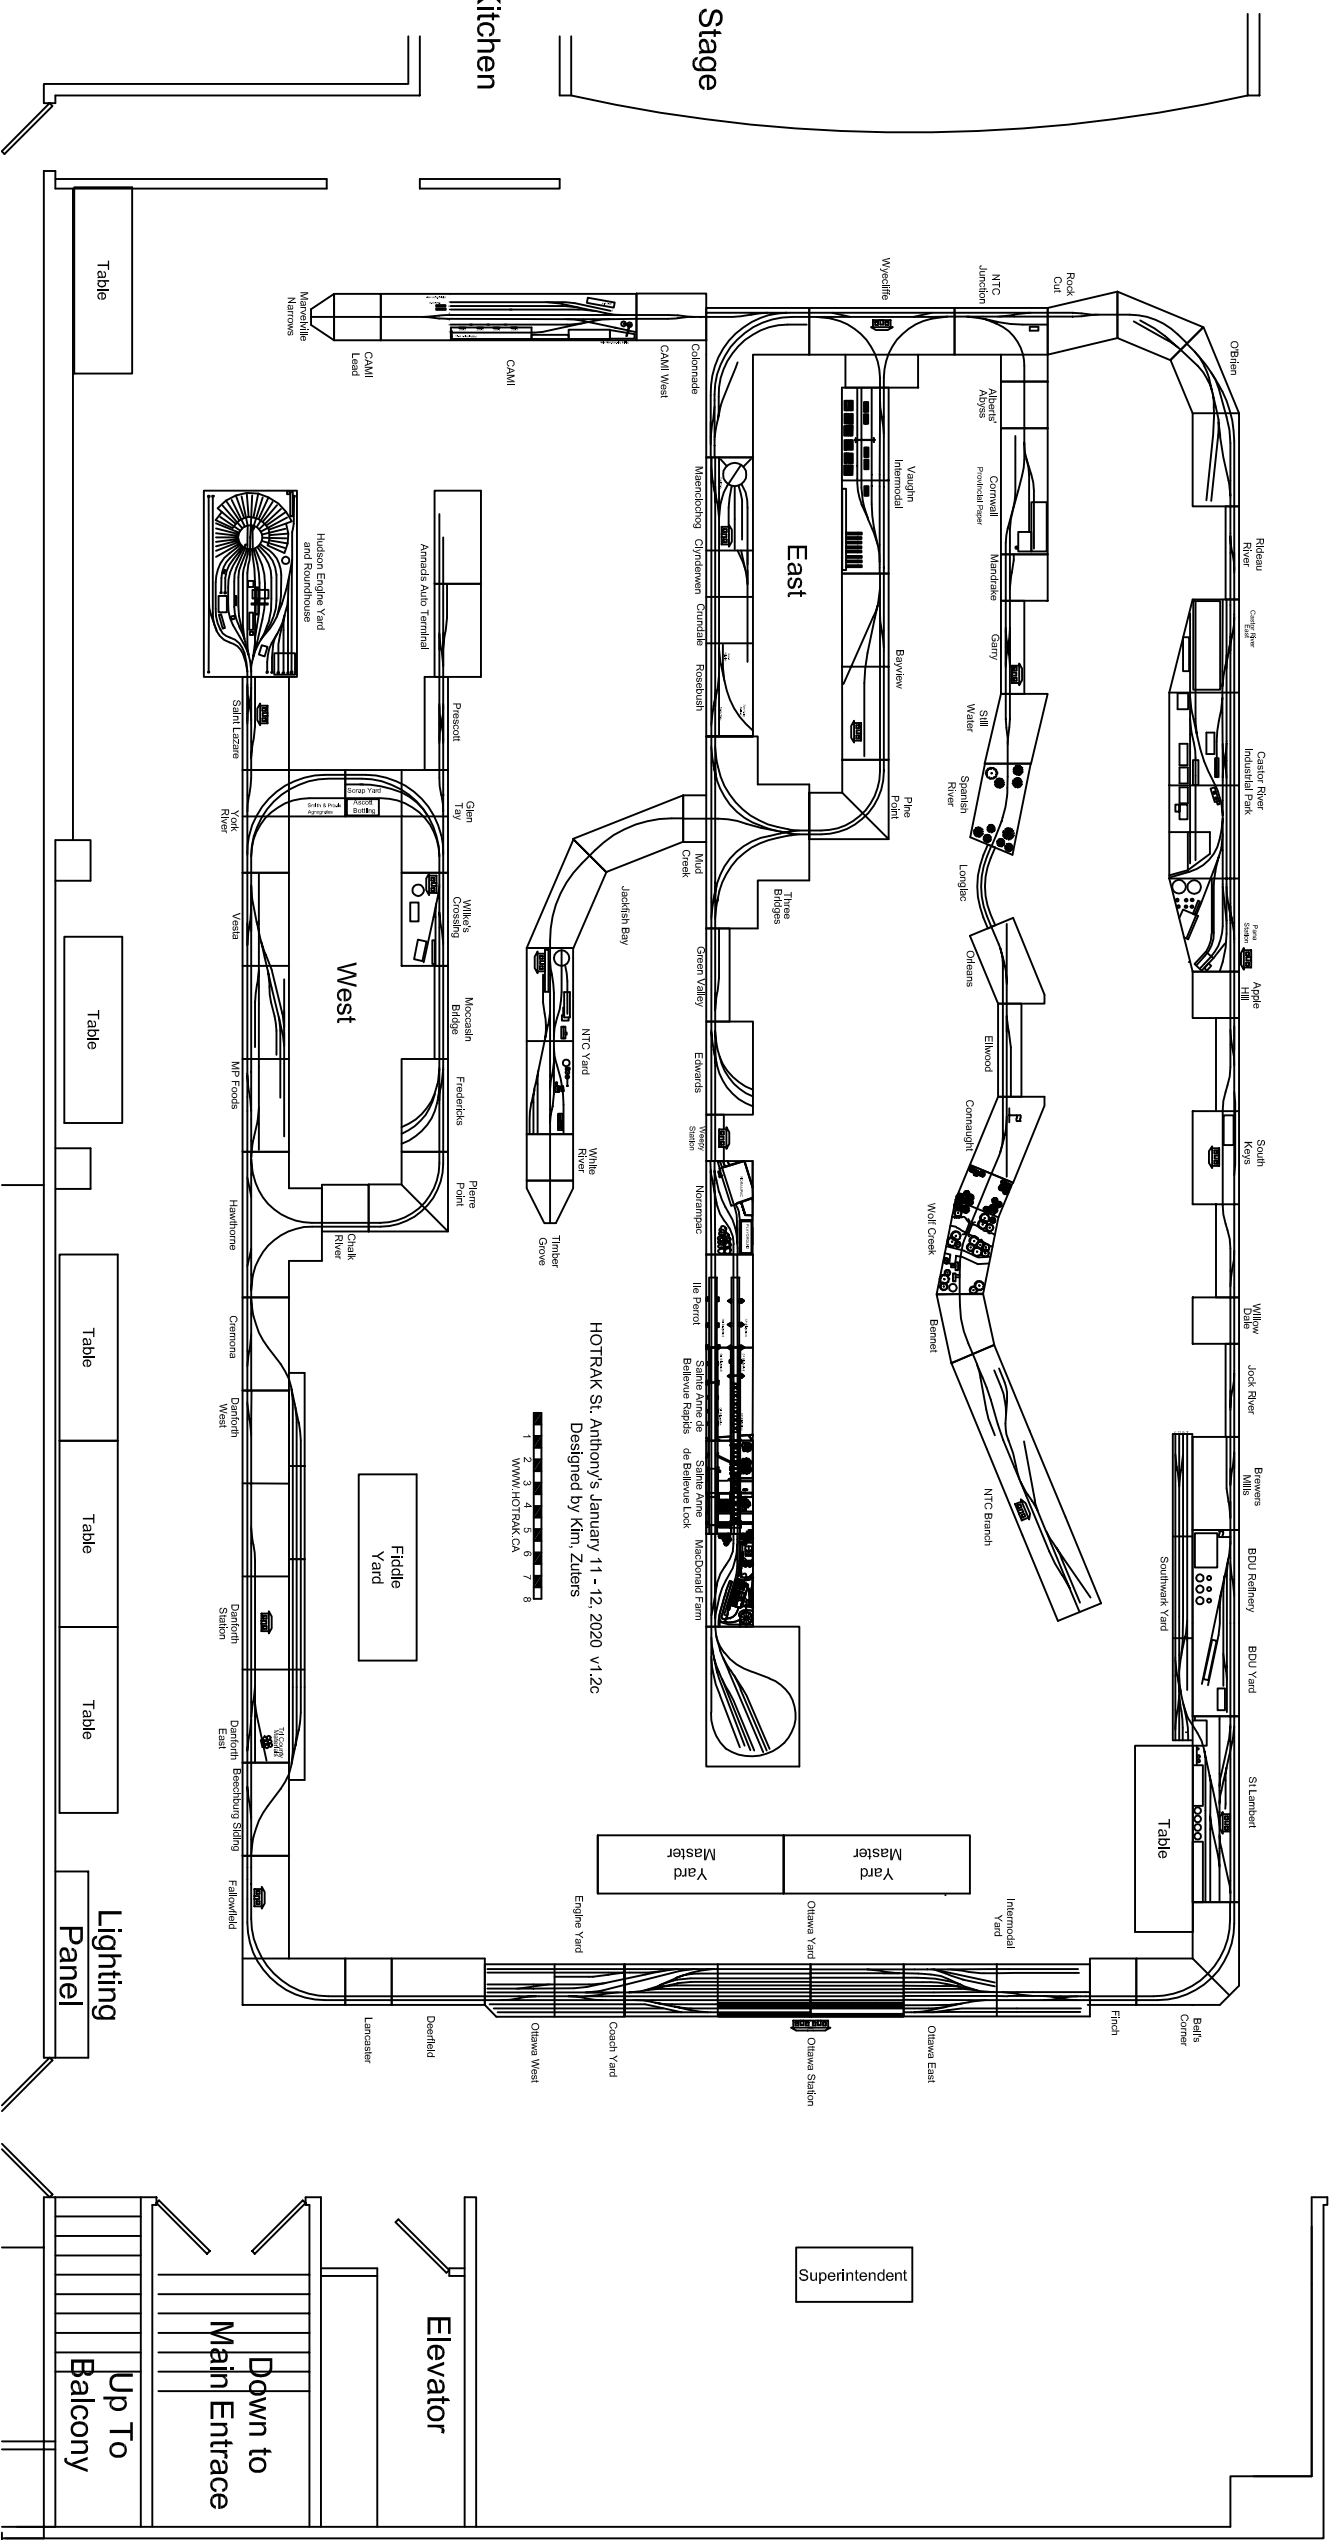

Washrooms

Road Foreman Table Table Table

Closest Storage

HOTRAK St. Anthony's January 11 - 12, 2020 V1.2c

Designed by Kim Zulfers

www.HOTRAK.ca

Down to Main Entrance

Up To Balcony